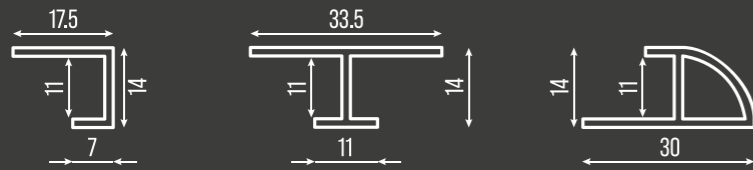

All trims are available in 2450mm long sections, with the exception of the Panseal trim which is only available in 1850mm long sections.

End Cap

Straight Joint

Quadrant End Cap

External Corner

Internal Corner