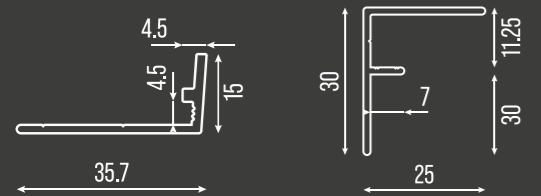

All trims are available in 2450mm long sections, with the exception of the Panseal trim which is only available in 1850mm long sections.

End Cap

Straight Joint

Quadrant End Cap

External Corner

Internal Corner

Panseal Trim*

Base Trim**

Hidden Corner Trim***

* only available in white ** only available in SAA *** only available with mill finish

Roffel Marble

Specifications

Origins, Harmony & Elegance Panels

Supplied in an 11mm thickness, with three standard sizes, in either an MDF (exterior or moisture resistant grade) or a WBP Plywood (5-ply Indonesian on standard panels or 7-ply Birch on Nu-lock panels) core.