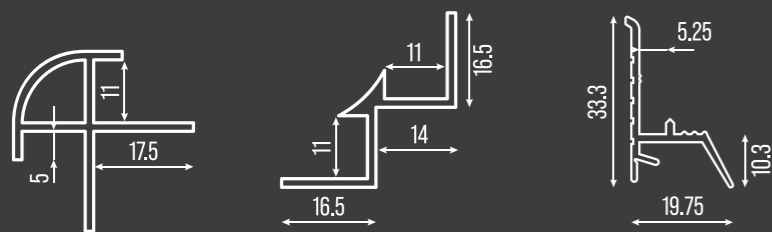

All trims are available in 2450mm long sections, with the exception of the Panseal trim which is only available in 1850mm long sections.

End Cap

Straight Joint

Quadrant End Cap

External Corner

Internal Corner

Panseal Trim*

Base Trim**

Hidden Corner Trim***

* only available in white ** only available in SAA *** only available with mill finish

Roffel Marble

Specifications

Origins, Harmony & Elegance Panels

Supplied in an 11mm thickness, with three standard sizes, in either an MDF (exterior or moisture resistant grade) or a WBP Plywood (5-ply Indonesian on standard panels or 7-ply Birch on Nu-lock panels) core.