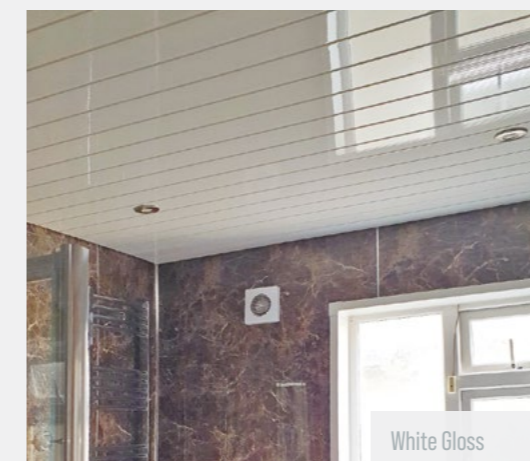

Pergamon Marble

Matt Carrara

Ceiling Panels

Dimensions
250 x 2600 x 7.5mm

Supplied in packs of 4

White Gloss

White Matt

White Gloss